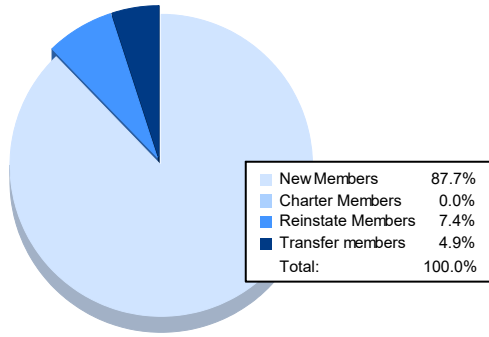

Year	New Clubs	Dropped Clubs	Gain/ Loss Clubs	New Members	Charter Members	Reinstate Members	Transfer Members	Total Member Added	Total Members Dropped	Gain/ Loss Members
2016-2017	0	1	-1	204	1	3	2	210	207	3
2017-2018	1	0	1	157	28	6	6	197	190	7
2018-2019	0	1	-1	165	1	2	4	172	178	-6
2019-2020	0	2	-2	80	0	6	0	86	200	-114
2020-2021	0	2	-2	71	0	6	4	81	218	-137
<b>Average</b>	<b>0</b>	<b>1</b>	<b>-1</b>	<b>135</b>	<b>6</b>	<b>5</b>	<b>3</b>	<b>149</b>	<b>199</b>	<b>-49</b>

### Membership Composition June 2021 Cumulative