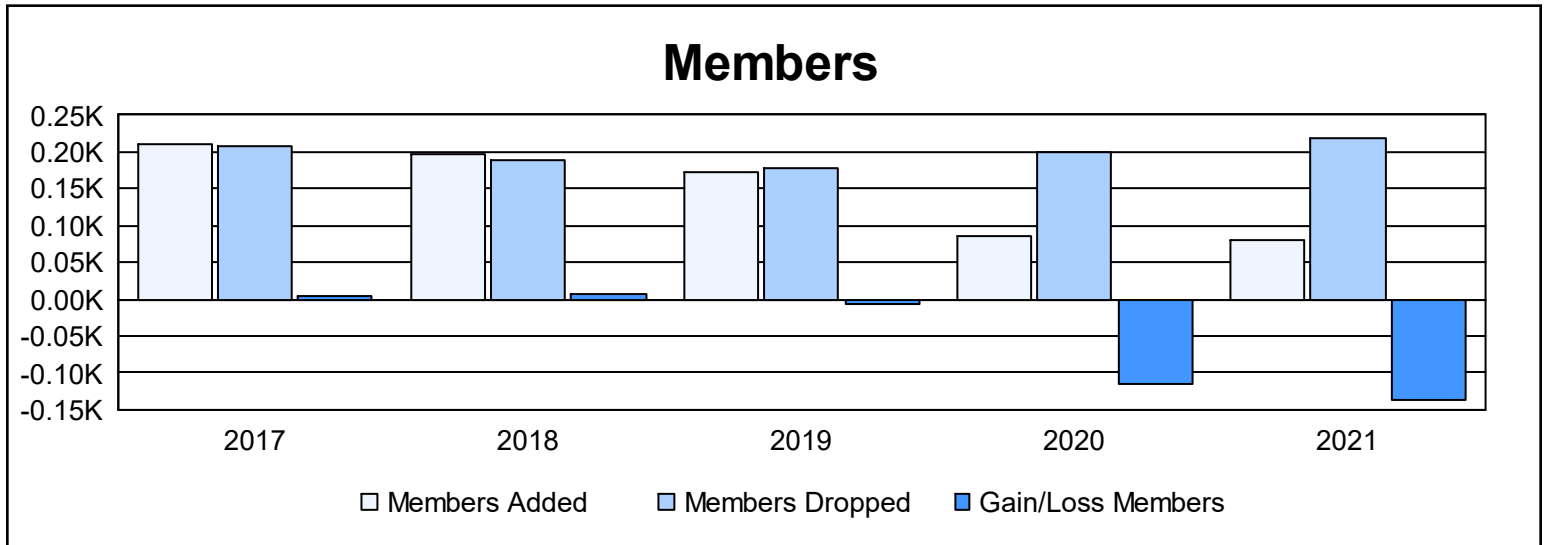

Year	New Clubs	Dropped Clubs	Gain/ Loss Clubs	New Members	Charter Members	Reinstate Members	Transfer Members	Total Member Added	Total Members Dropped	Gain/ Loss Members
2016-2017	0	1	-1	204	1	3	2	210	207	3
2017-2018	1	0	1	157	28	6	6	197	190	7
2018-2019	0	1	-1	165	1	2	4	172	178	-6
2019-2020	0	2	-2	80	0	6	0	86	200	-114
2020-2021	0	2	-2	71	0	6	4	81	218	-137
<b>Average</b>	<b>0</b>	<b>1</b>	<b>-1</b>	<b>135</b>	<b>6</b>	<b>5</b>	<b>3</b>	<b>149</b>	<b>199</b>	<b>-49</b>

### Membership Composition June 2021 Cumulative