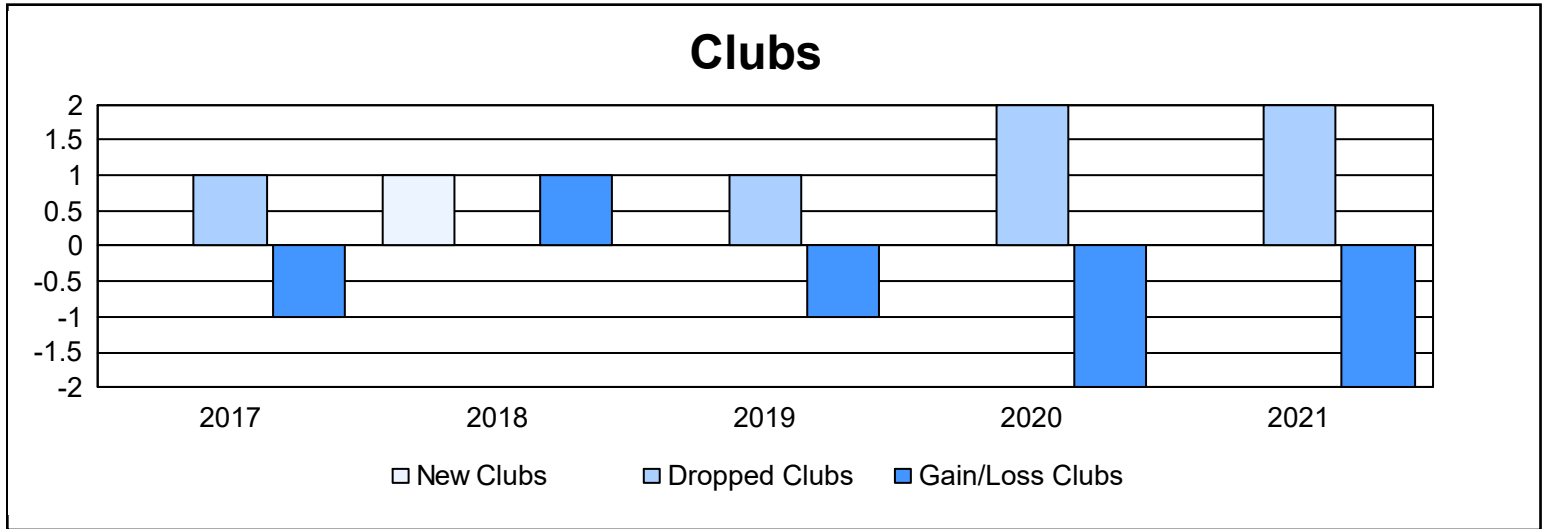

Year	New Clubs	Dropped Clubs	Gain/ Loss Clubs	New Members	Charter Members	Reinstate Members	Transfer Members	Total Member Added	Total Members Dropped	Gain/ Loss Members
2016-2017	0	1	-1	204	1	3	2	210	207	3
2017-2018	1	0	1	157	28	6	6	197	190	7
2018-2019	0	1	-1	165	1	2	4	172	178	-6
2019-2020	0	2	-2	80	0	6	0	86	200	-114
2020-2021	0	2	-2	71	0	6	4	81	218	-137
<b>Average</b>	<b>0</b>	<b>1</b>	<b>-1</b>	<b>135</b>	<b>6</b>	<b>5</b>	<b>3</b>	<b>149</b>	<b>199</b>	<b>-49</b>

### Membership Composition June 2021 Cumulative